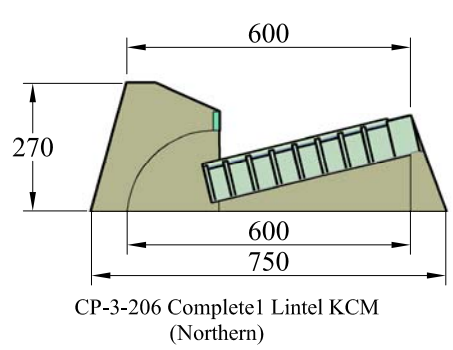

LINTELS & GRATES

CP-3-210 - 1200mm Lintel K&C (Suit 900x600 pit)  
 CP-3-211 1200mm Lintel K&C (Northern)  
 CP-3-212 1800mm Lintel K&C (Northern)