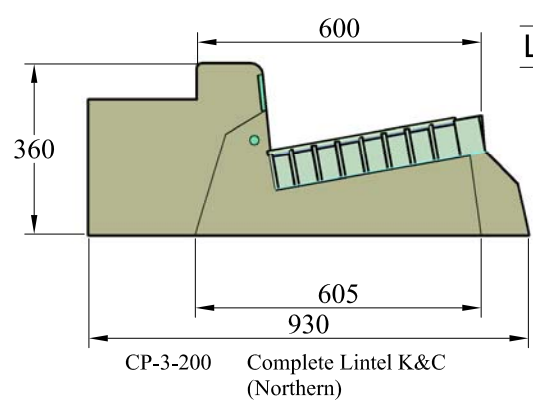

LINTELS & GRATES

CP-3-210 - 1200mm Lintel K&C (Suit 900x600 pit)  
 CP-3-211 1200mm Lintel K&C (Northern)  
 CP-3-212 1800mm Lintel K&C (Northern)