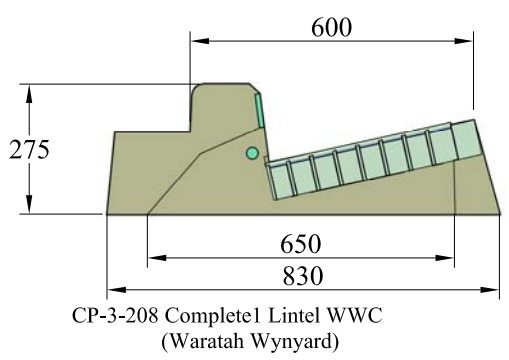

LINTELS & GRATES

CP-3-210 - 1200mm Lintel K&C (Suit 900x600 pit)  
 CP-3-211 1200mm Lintel K&C (Northern)  
 CP-3-212 1800mm Lintel K&C (Northern)