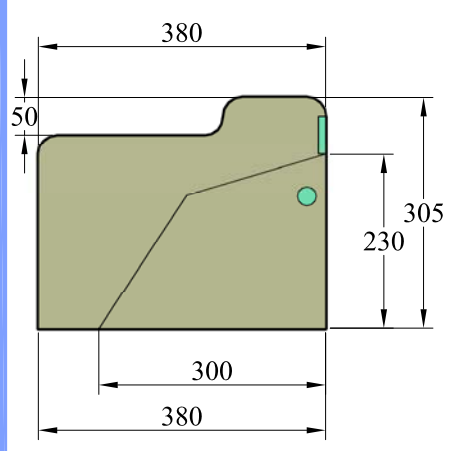

LINTELS & GRATES

CP-3-210 - 1200mm Lintel K&C (Suit 900x600 pit)  
 CP-3-211 1200mm Lintel K&C (Northern)  
 CP-3-212 1800mm Lintel K&C (Northern)