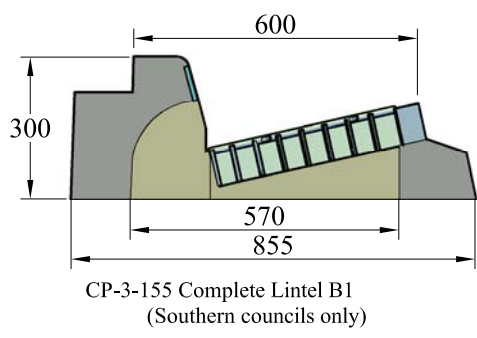

LINTELS & GRATES

CP-3-210 - 1200mm Lintel K&C (Suit 900x600 pit)  
 CP-3-211 1200mm Lintel K&C (Northern)  
 CP-3-212 1800mm Lintel K&C (Northern)