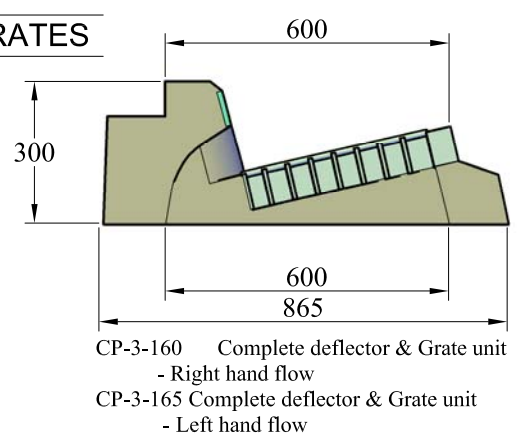

LINTELS & GRATES

CP-3-210 - 1200mm Lintel K&C (Suit 900x600 pit)  
 CP-3-211 1200mm Lintel K&C (Northern)  
 CP-3-212 1800mm Lintel K&C (Northern)