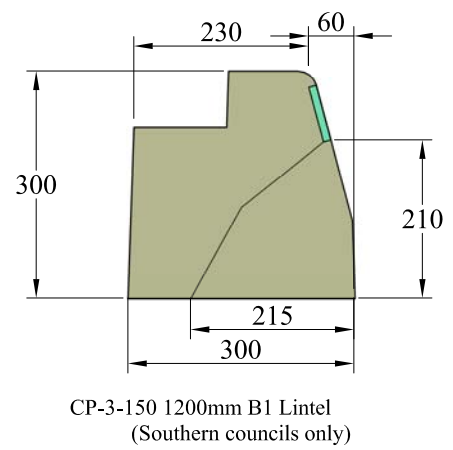

LINTELS & GRATES

CP-3-210 - 1200mm Lintel K&C (Suit 900x600 pit)  
 CP-3-211 1200mm Lintel K&C (Northern)  
 CP-3-212 1800mm Lintel K&C (Northern)