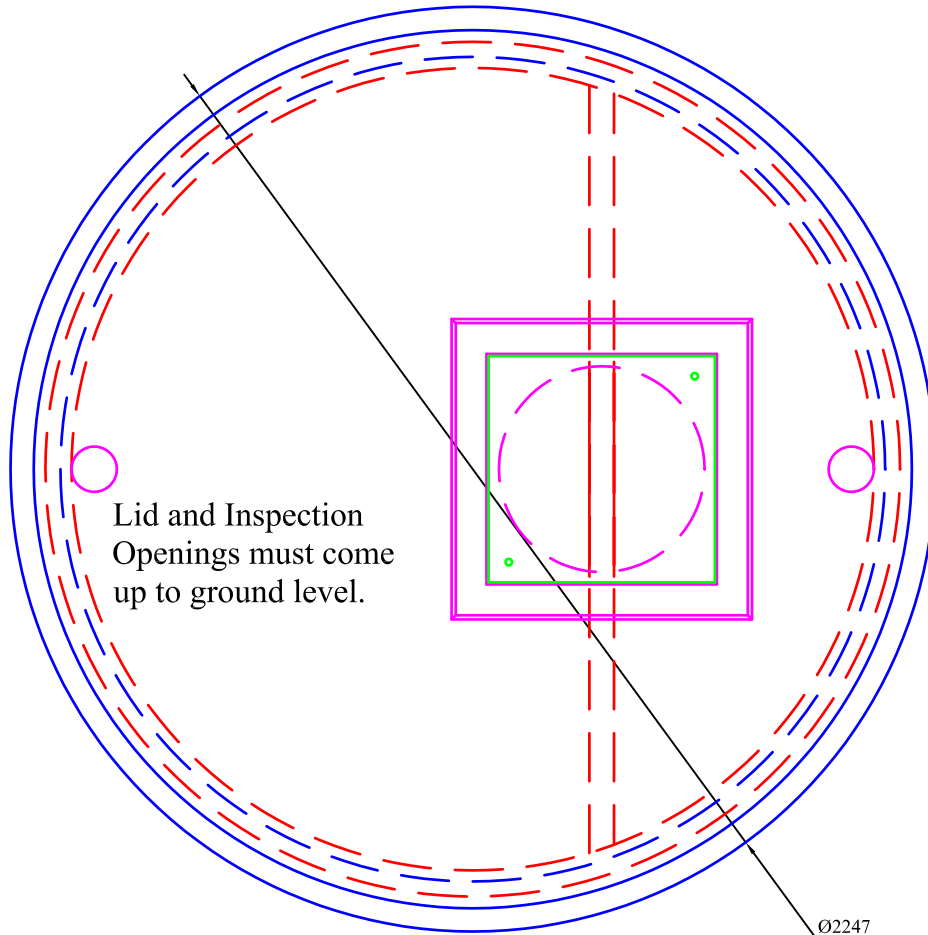

3,500 Litre Septic Tank

Please refer to installation guide for information regarding the placement and installation of this tank