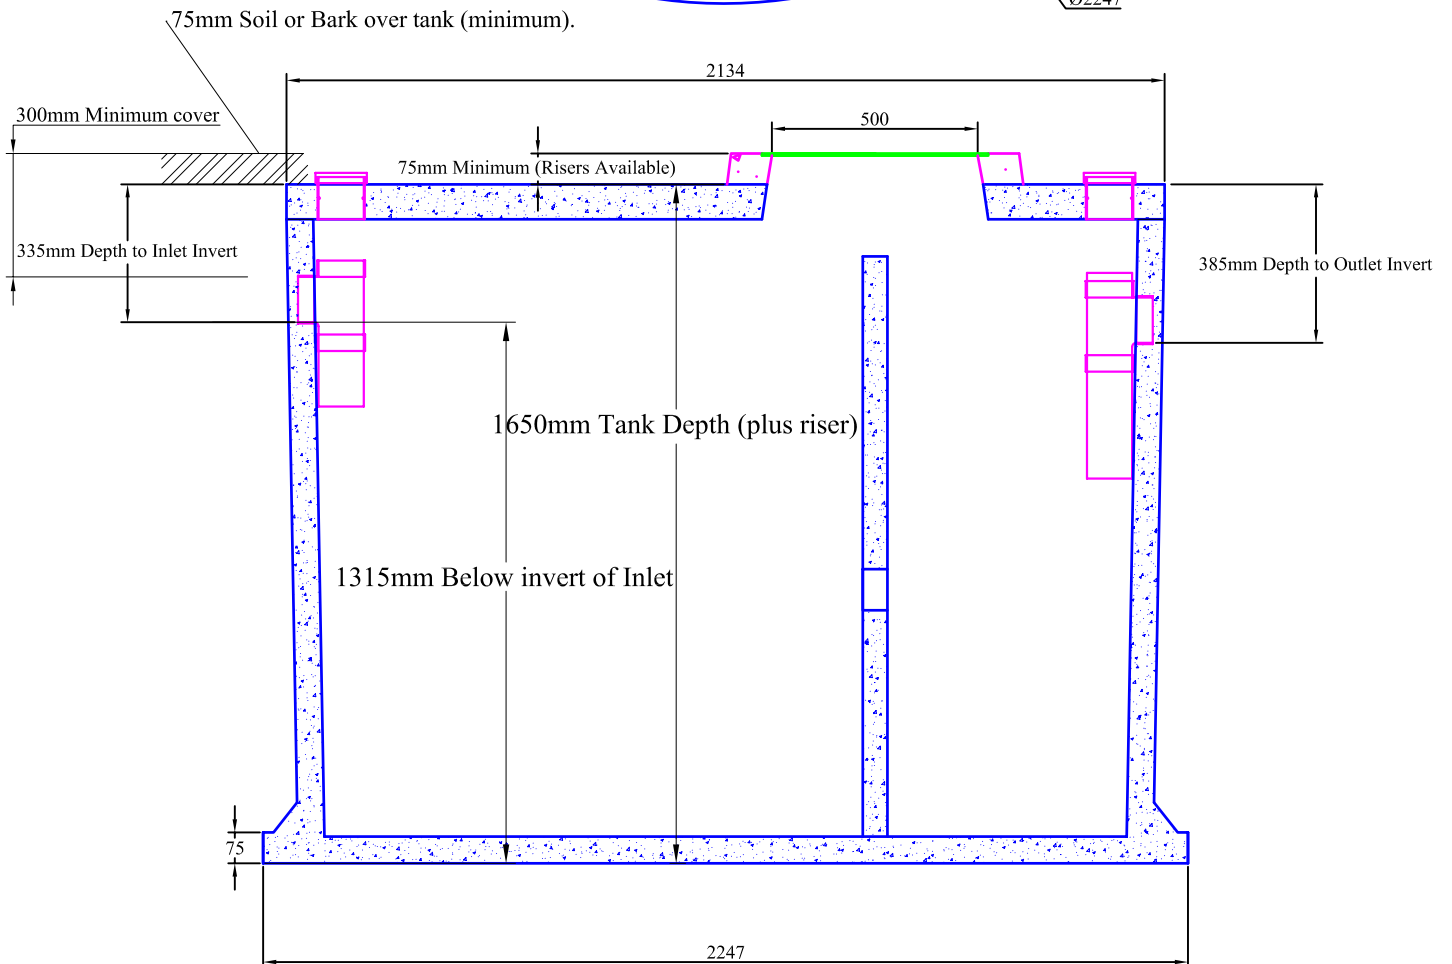

3,500 Litre Septic Tank

Please refer to installation guide for information regarding the placement and installation of this tank