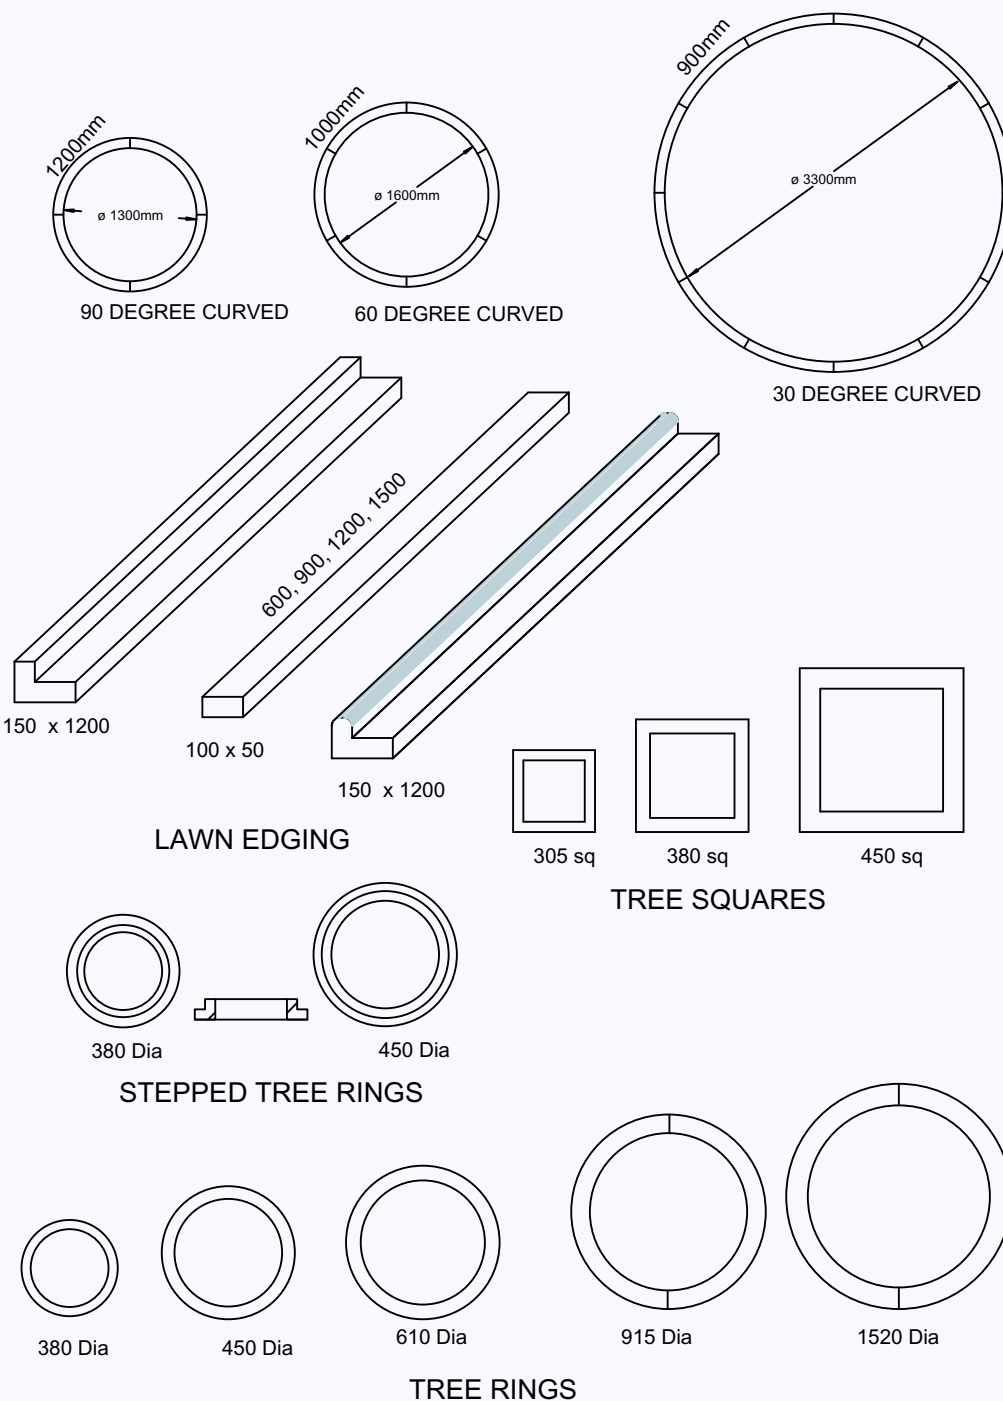

LAWN EDGING

Tree Rings and Lawn edging

Launceston Office:
 7 Donalds Avenue
 Prospect, Tasmania 7250
 Phone: 03 63445570
 Fax: 03 63401881

Hobart Office:
 9 Lampton Avenue
 Derwent Park Tasmania 7009
 Phone: 03 62730463
 Fax: 03 62733438